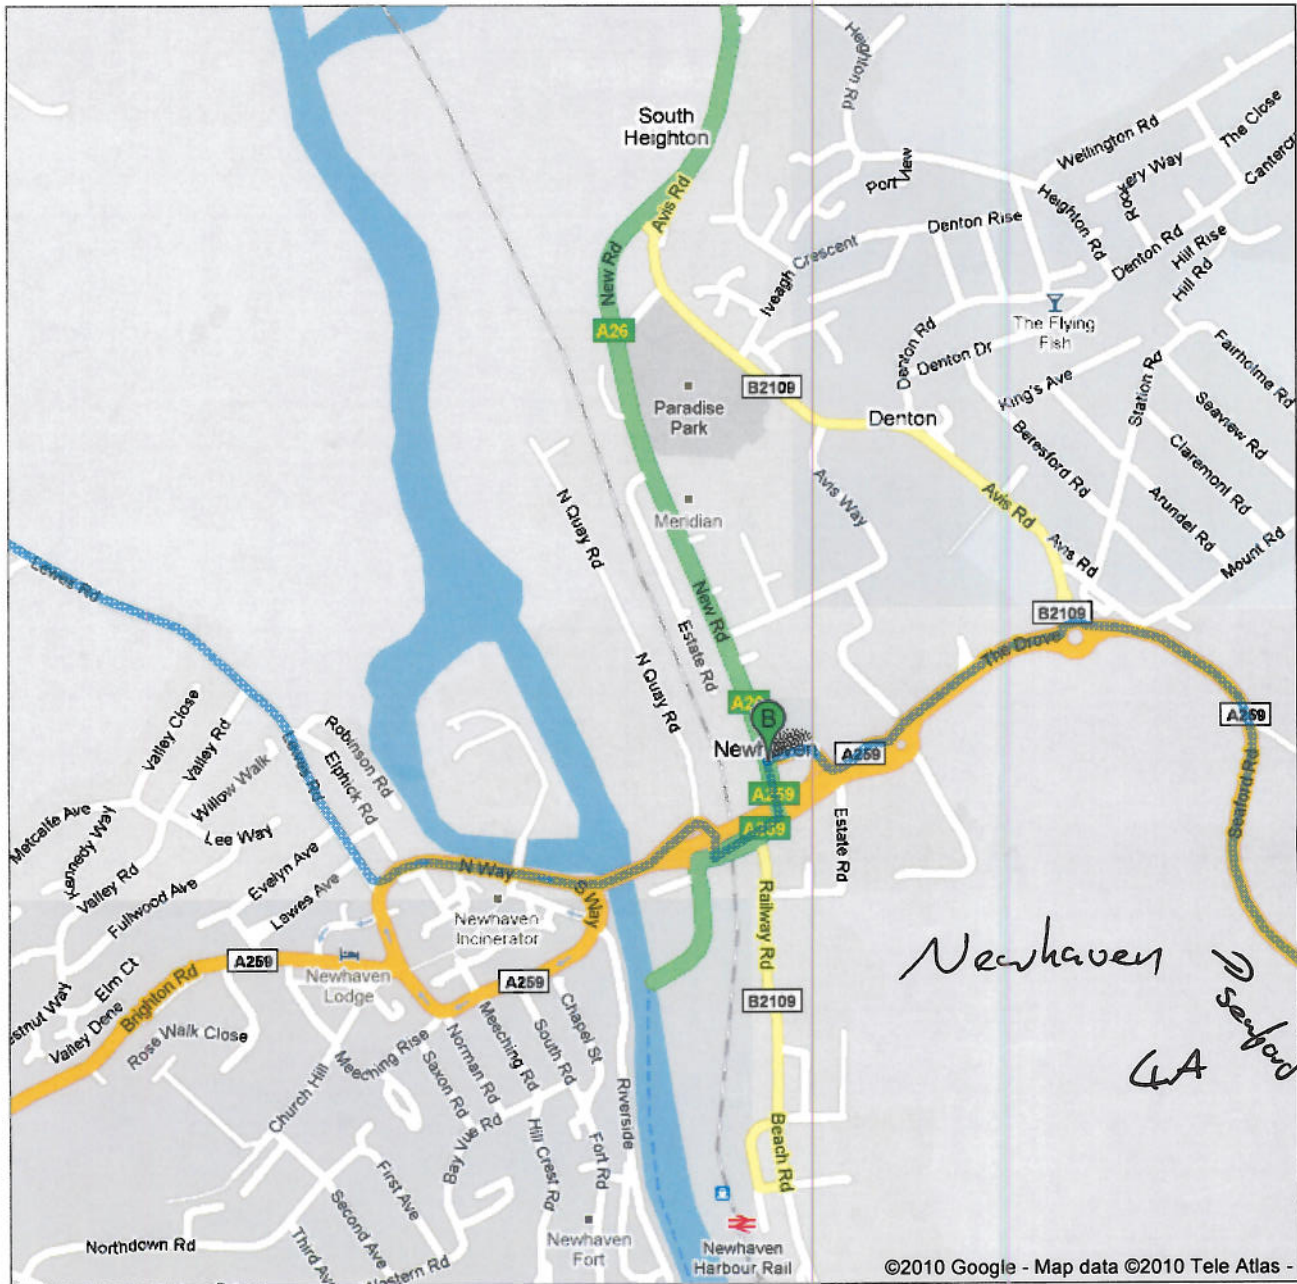

©2010 Google - Map data ©2010 Tele Atlas -

Directions to Wickham Hill/B2116
94.3 mi – about 3 hours 18 mins

Directions to Wickham Hill/B2116
94.3 mi – about 3 hours 18 mins

©2010 Google - Map data ©2010 Tele Atlas -

Directions to Wickham Hill/B2116
94.3 mi – about 3 hours 18 mins

Directions to Wickham Hill/E2116
94.3 mi – about 3 hours 18 mins

©2010 Google - Map data ©2010 Tele Atlas

Directions to Wickham Hill/B2116
94.1 mi – about 3 hours 16 mins

Directions to Wickham Hill/B2116
94.1 mi – about 3 hours 16 mins

Directions to Wickham Hill/B2116
91.1 mi – about 3 hours 12 mins

Directions to Wickham Hill/B2116
91.1 mi – about 3 hours 12 mins

Directions to Wickham Hill/B2116
91.1 mi – about 3 hours 12 mins

Directions to Wickham Hill/B2116
91.1 mi – about 3 hours 12 mins

Directions to Wickham Hill/B2116
91.1 mi – about 3 hours 12 mins

©2010 Google - Map data ©2010 Tele Atlas -

Directions to Wickham Hill/E2116
91.1 mi – about 3 hours 12 mins