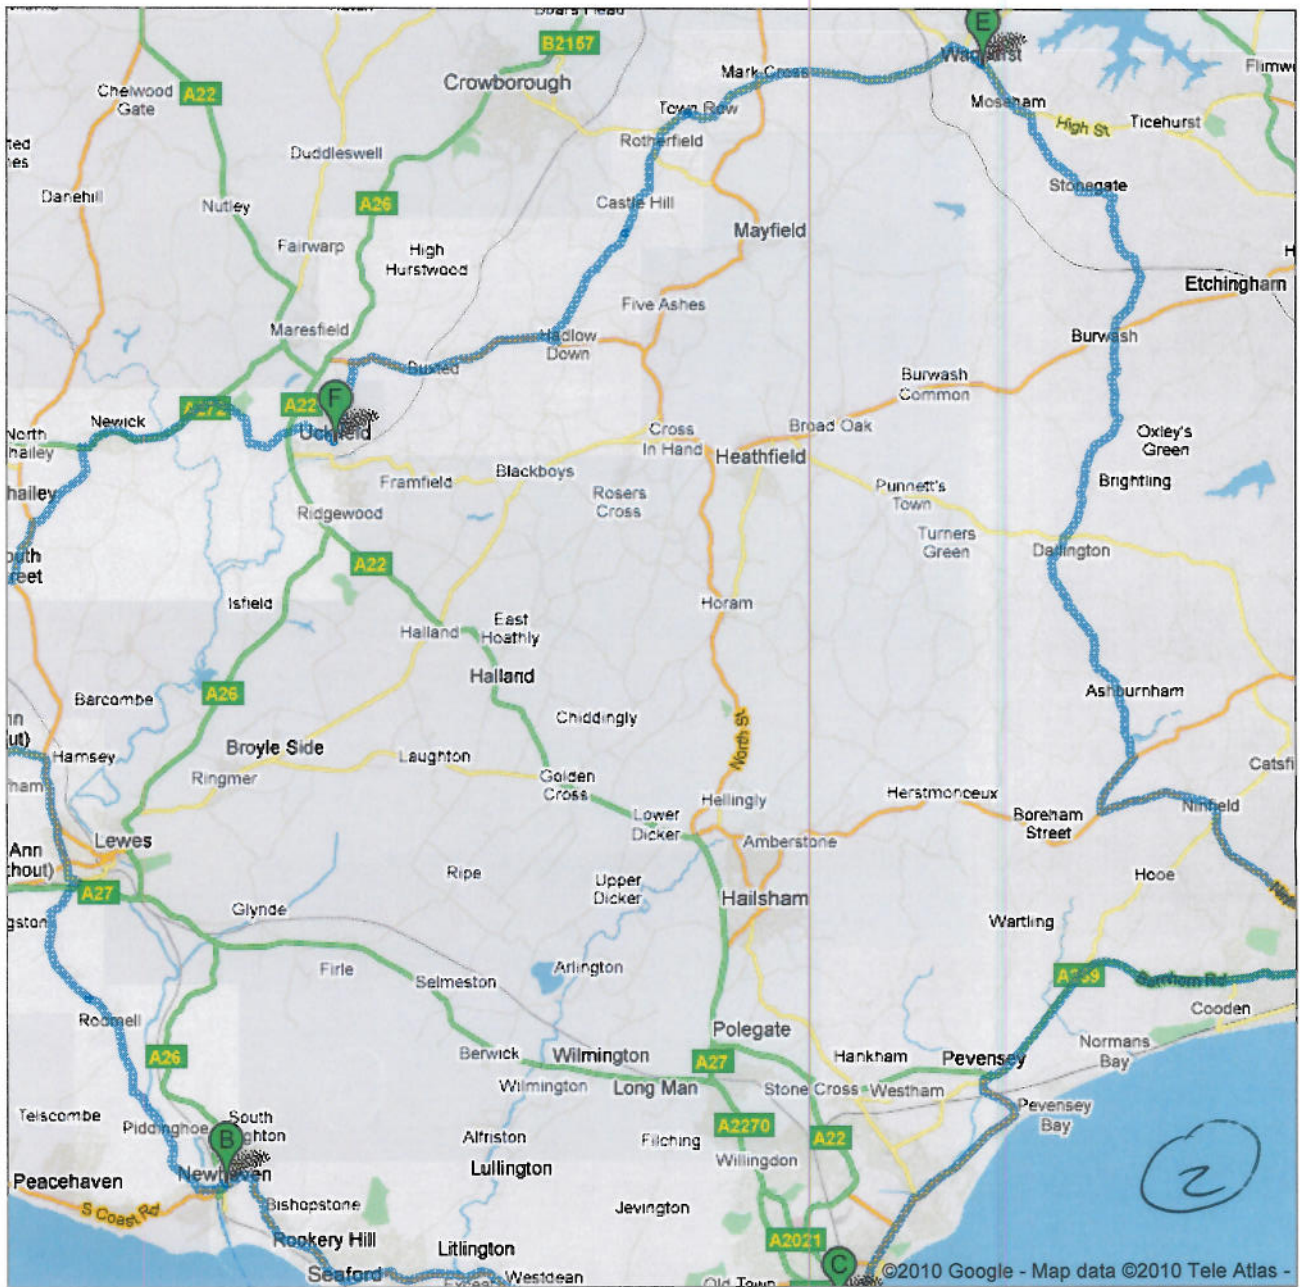

Directions to Wickham Hill/B2116
94.3 mi – about 3 hours 18 mins

©2010 Google - Map data ©2010 Tele Atlas -

Directions to Wickham Hill/B2116
94.3 mi – about 3 hours 18 mins

Directions to Wickham Hill/B2116
94.3 mi – about 3 hours 18 mins

©2010 Google - Map data ©2010 Tele Atlas -

Directions to Wickham Hill/B2116
94.3 mi – about 3 hours 18 mins

Directions to Wickham Hill/B2116
94.3 mi – about 3 hours 18 mins

©2010 Google - Map data ©2010 Tele Atlas -

Directions to Wickham Hill/B2116
94.3 mi – about 3 hours 18 mins

Directions to Wickham Hill/E2116
94.3 mi – about 3 hours 18 mins

©2010 Google - Map data ©2010 Tele Atlas

Directions to Wickham Hill/B2116
94.1 mi – about 3 hours 16 mins

Directions to Wickham Hill/B2116
94.1 mi – about 3 hours 16 mins

Directions to Wickham Hill/B2116
91.1 mi – about 3 hours 12 mins

Directions to Wickham Hill/B2116
91.1 mi – about 3 hours 12 mins

Directions to Wickham Hill/B2116
91.1 mi – about 3 hours 12 mins