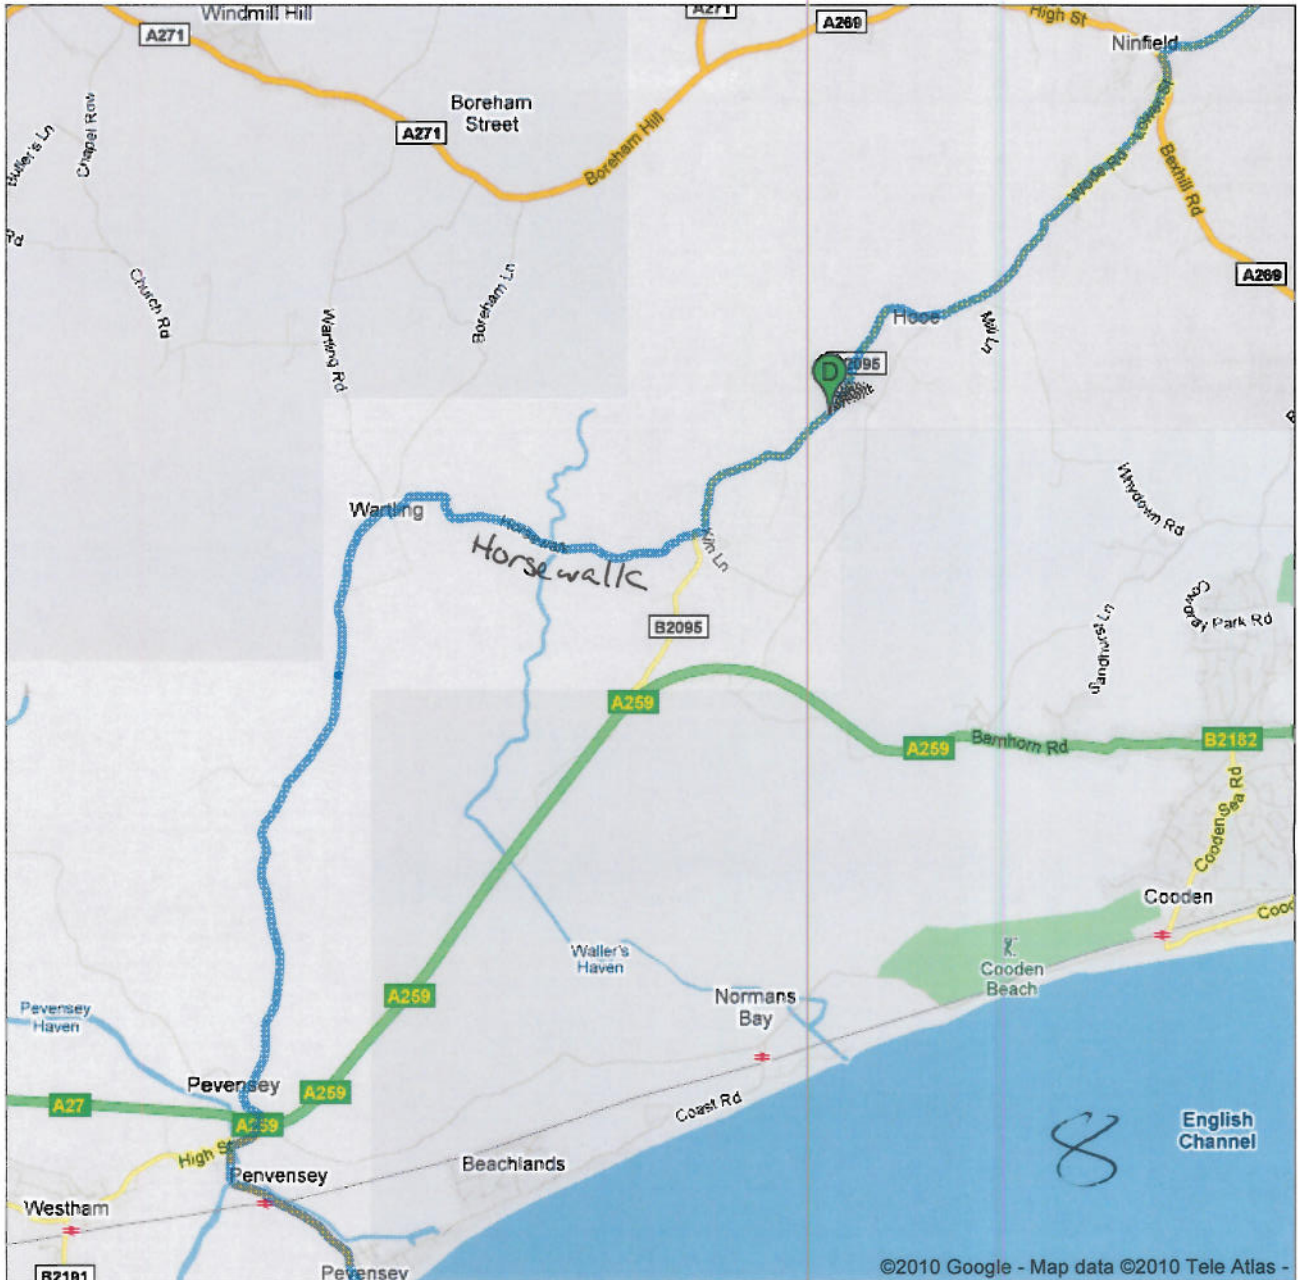

©2010 Google - Map data ©2010 Tele Atlas -

Directions to Wickham Hill/B2116
94.3 mi – about 3 hours 18 mins

Directions to Wickham Hill/B2116
94.3 mi – about 3 hours 18 mins

©2010 Google - Map data ©2010 Tele Atlas -

Directions to Wickham Hill/B2116
94.3 mi – about 3 hours 18 mins

Directions to Wickham Hill/E2116
94.3 mi – about 3 hours 18 mins

©2010 Google - Map data ©2010 Tele Atlas

Directions to Wickham Hill/B2116
94.1 mi – about 3 hours 16 mins

Directions to Wickham Hill/B2116
94.1 mi – about 3 hours 16 mins

Directions to Wickham Hill/B2116
91.1 mi – about 3 hours 12 mins

Directions to Wickham Hill/B2116
91.1 mi – about 3 hours 12 mins

Directions to Wickham Hill/B2116
91.1 mi – about 3 hours 12 mins

Directions to Wickham Hill/B2116
91.1 mi – about 3 hours 12 mins

Directions to Wickham Hill/B2116
91.1 mi – about 3 hours 12 mins

©2010 Google - Map data ©2010 Tele Atlas -

Directions to Wickham Hill/E2116
91.1 mi – about 3 hours 12 mins