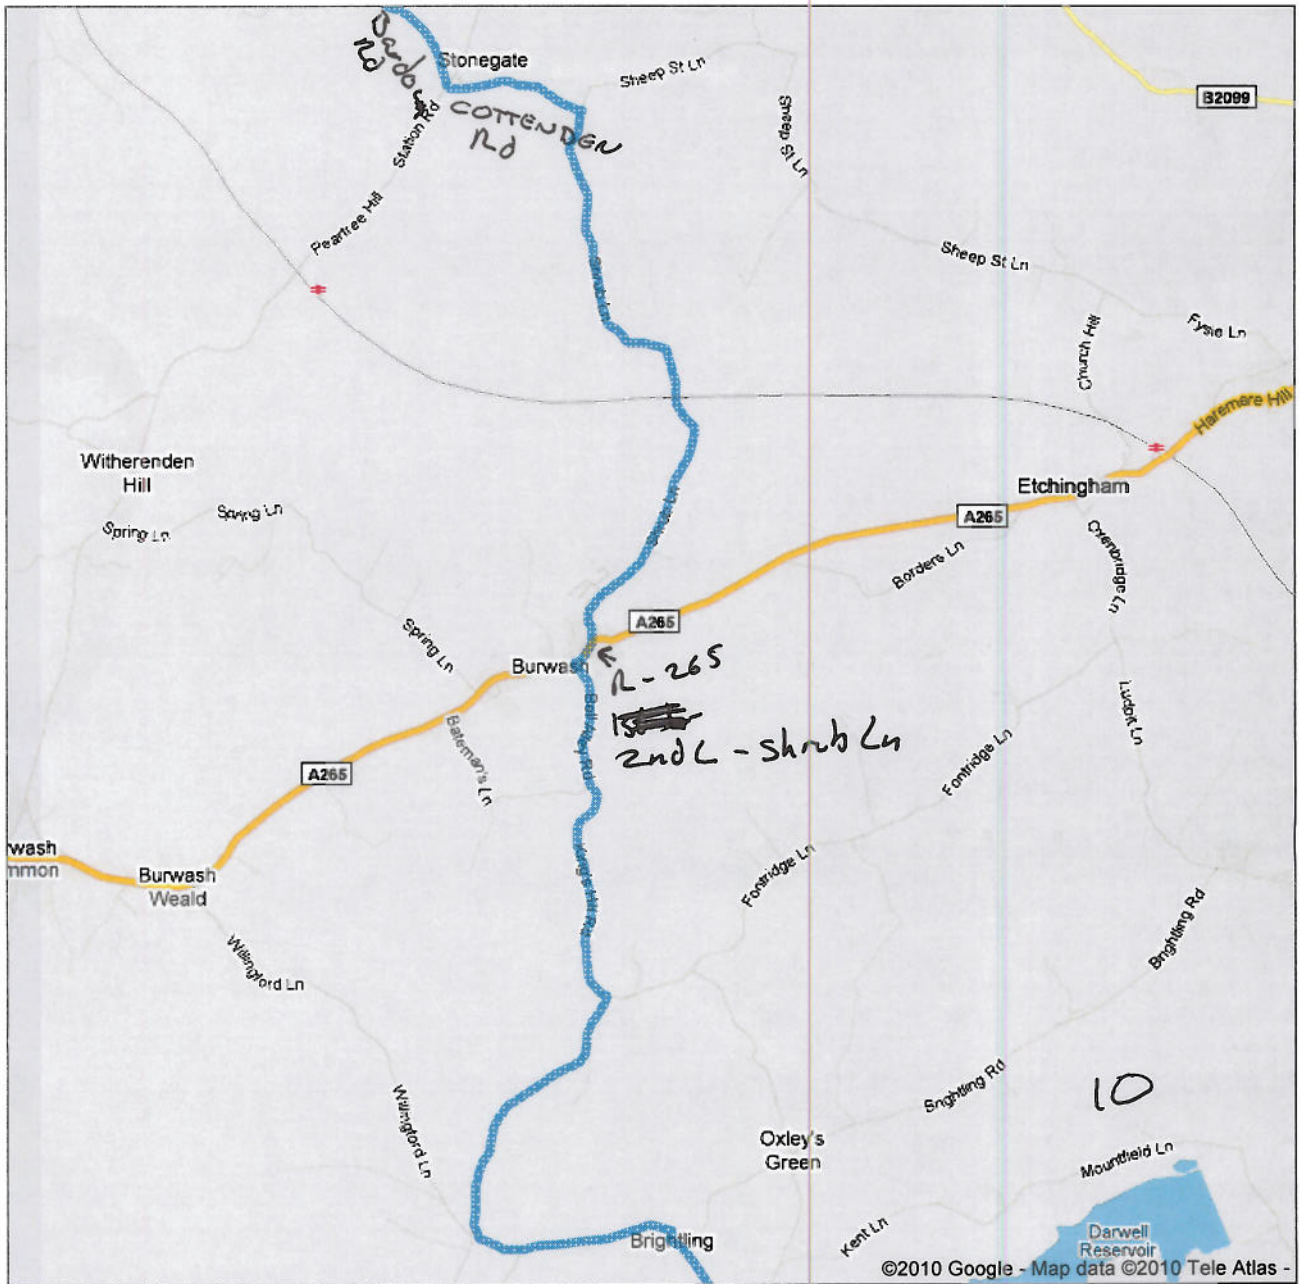

©2010 Google - Map data ©2010 Tele Atlas -

Directions to Wickham Hill/B2116
94.3 mi – about 3 hours 18 mins

Directions to Wickham Hill/B2116
94.3 mi – about 3 hours 18 mins

©2010 Google - Map data ©2010 Tele Atlas -

Directions to Wickham Hill/B2116
94.3 mi – about 3 hours 18 mins

Directions to Wickham Hill/E2116
94.3 mi – about 3 hours 18 mins

©2010 Google - Map data ©2010 Tele Atlas

Directions to Wickham Hill/B2116
94.1 mi – about 3 hours 16 mins

Directions to Wickham Hill/B2116
94.1 mi – about 3 hours 16 mins

Directions to Wickham Hill/B2116
91.1 mi – about 3 hours 12 mins

Directions to Wickham Hill/B2116
91.1 mi – about 3 hours 12 mins

Directions to Wickham Hill/B2116
91.1 mi – about 3 hours 12 mins

Directions to Wickham Hill/B2116
91.1 mi – about 3 hours 12 mins

Directions to Wickham Hill/B2116
91.1 mi – about 3 hours 12 mins

©2010 Google - Map data ©2010 Tele Atlas -

Directions to Wickham Hill/E2116
91.1 mi – about 3 hours 12 mins