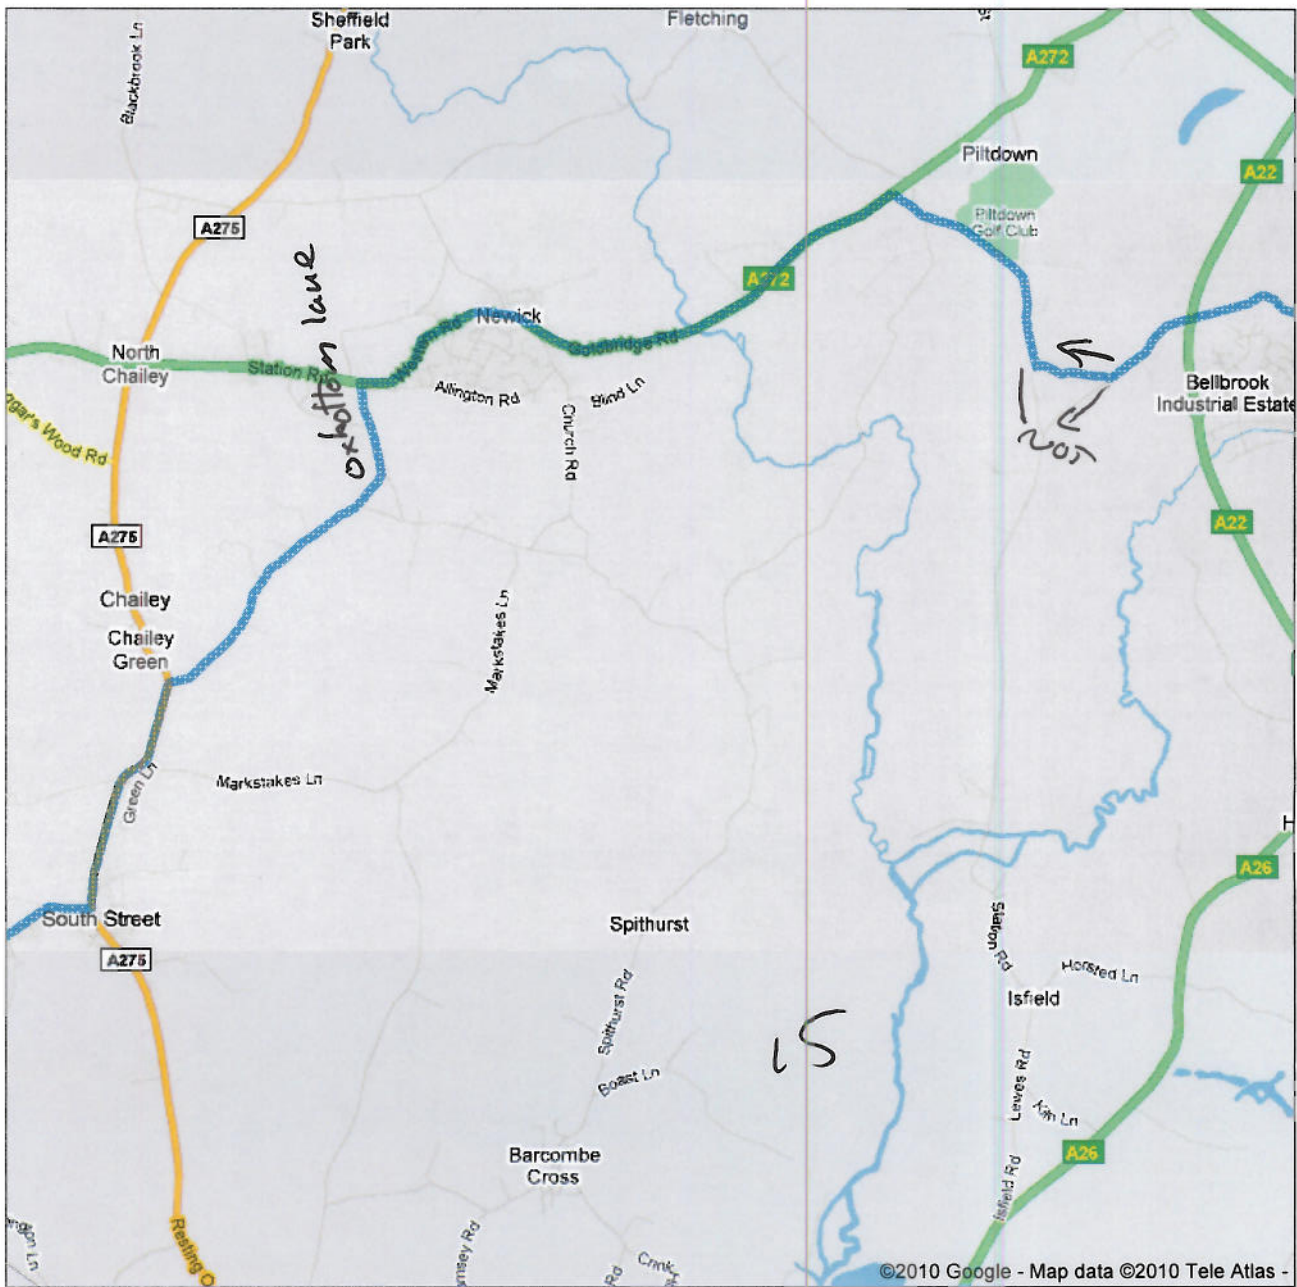

Directions to Wickham Hill/B2116
94.1 mi – about 3 hours 16 mins

Directions to Wickham Hill/B2116
91.1 mi – about 3 hours 12 mins

Directions to Wickham Hill/B2116
91.1 mi – about 3 hours 12 mins

Directions to Wickham Hill/B2116
91.1 mi – about 3 hours 12 mins

Directions to Wickham Hill/B2116
91.1 mi – about 3 hours 12 mins

Directions to Wickham Hill/B2116
91.1 mi – about 3 hours 12 mins

©2010 Google - Map data ©2010 Tele Atlas -

Directions to Wickham Hill/E2116
91.1 mi – about 3 hours 12 mins

©2010 Google - Map data ©2010 Tele Atlas -

Directions to Wickham Hill/E2116
91.1 mi – about 3 hours 12 mins

©2010 Google - Map data ©2010 Tele Atlas -

Directions to Wickham Hill/E2116
91.1 mi – about 3 hours 12 mins

Directions to Wickham Hill/B2116
91.1 mi – about 3 hours 12 mins

Directions to Wickham Hill/B2116
91.1 mi – about 3 hours 12 mins