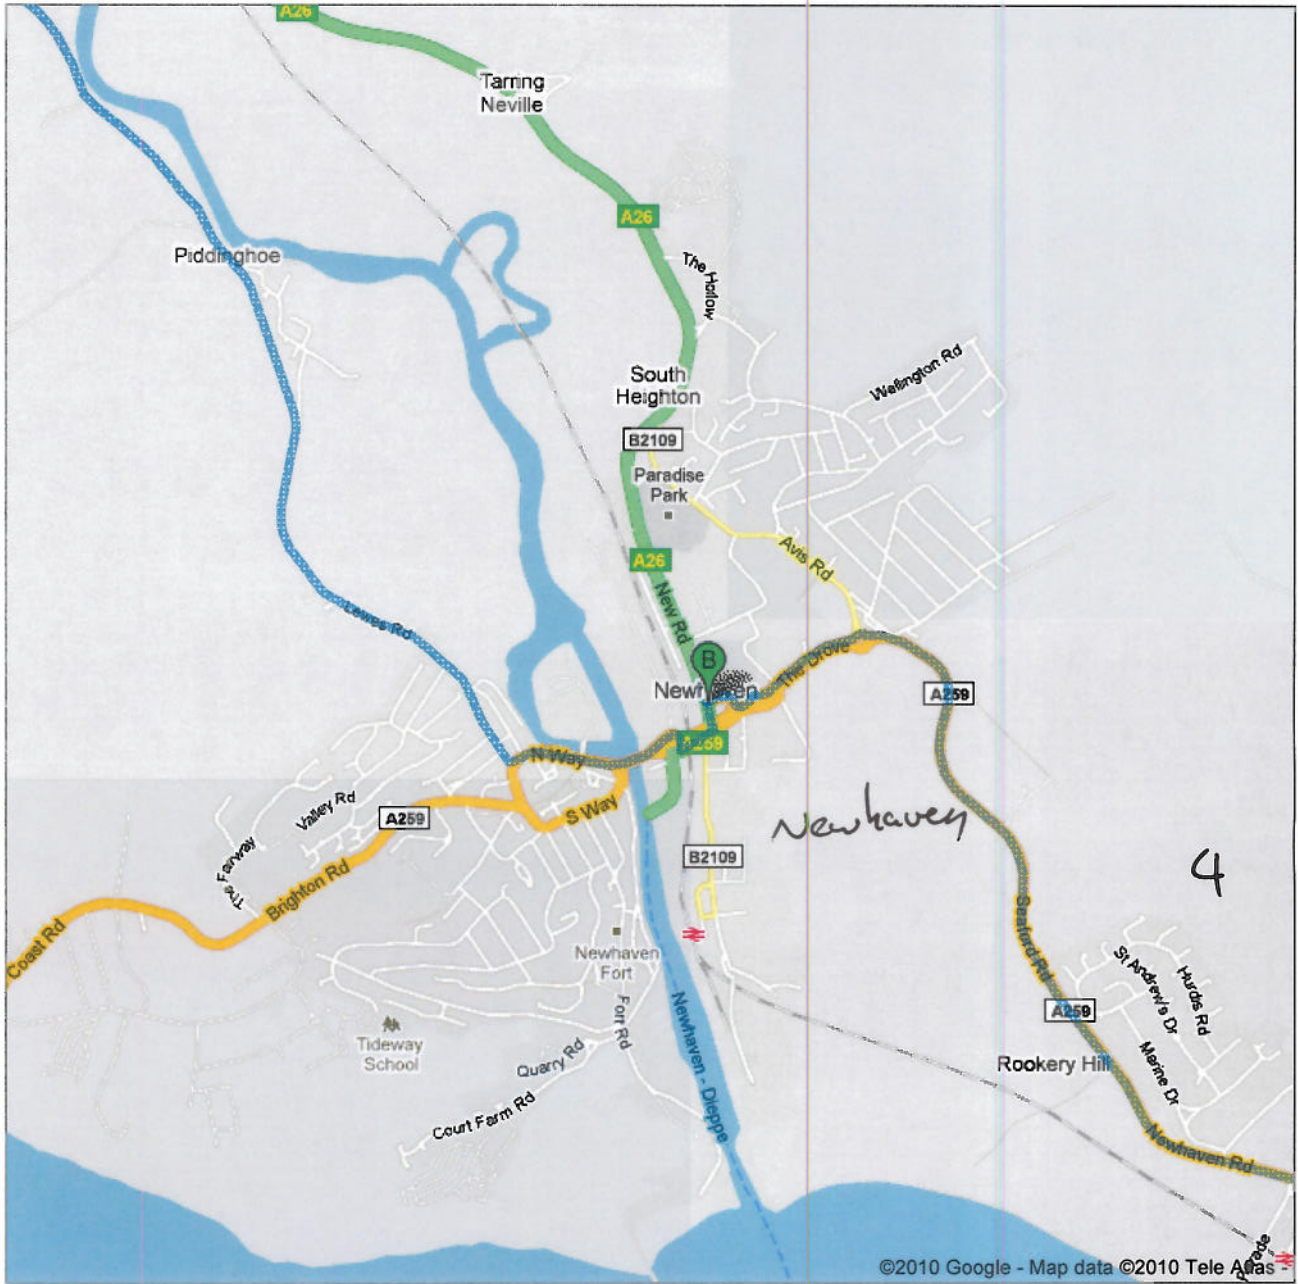

Directions to Wickham Hill/B2116
94.3 mi – about 3 hours 18 mins

©2010 Google - Map data ©2010 Tele Atlas -

Directions to Wickham Hill/B2116
94.3 mi – about 3 hours 18 mins

Directions to Wickham Hill/B2116
94.3 mi – about 3 hours 18 mins

©2010 Google - Map data ©2010 Tele Atlas -

Directions to Wickham Hill/B2116
94.3 mi – about 3 hours 18 mins

Directions to Wickham Hill/B2116
94.3 mi – about 3 hours 18 mins

©2010 Google - Map data ©2010 Tele Atlas -

Directions to Wickham Hill/B2116
94.3 mi – about 3 hours 18 mins

Directions to Wickham Hill/E2116
94.3 mi – about 3 hours 18 mins

©2010 Google - Map data ©2010 Tele Atlas

Directions to Wickham Hill/B2116
94.1 mi – about 3 hours 16 mins

Directions to Wickham Hill/B2116
94.1 mi – about 3 hours 16 mins

Directions to Wickham Hill/B2116
91.1 mi – about 3 hours 12 mins

Directions to Wickham Hill/B2116
91.1 mi – about 3 hours 12 mins

Directions to Wickham Hill/B2116
91.1 mi – about 3 hours 12 mins